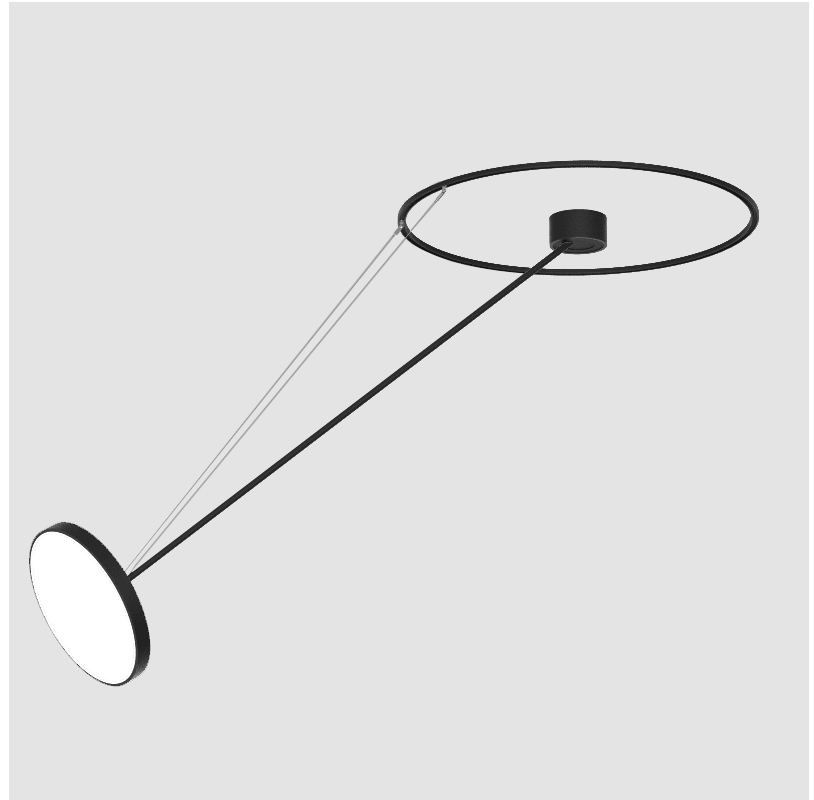

GENERAL

Series: Sign Diva Dancer
Subseries: Sign Diva Dancer
Partner: Prolicht
Division: Architectural
Installation: Suspension
Product Type: Pendant
Mounting Location: Ceiling
Light Distribution: Adjustable

PHYSICAL

Shape: Round
Diameter (mm): 400
Diameter (in): 15 3/4
Height (mm): 1620
Height (in): 63 3/4
Weight (kg): 4.5
Weight (lbs): 9.9
Diffuser: PMMA - Opal / Micro-Prism / Sparkling Secret / Vintage Industrial
Fixture Finish: SSR / BKV / CWI / CRY / HAB / UFT / ITA / RUA / FTG / MYG / LOD / PUS / FRO / FUP / KIA / POP / BLS / SPG / MEY / GOH / CHC / COM / ABZ / JAG / OBR / MOS / ROR
Fixture Material: PMMA / Extruded Aluminum / Steel

ELECTRICAL

Lamp Type: LED (Zhaga Standard)
Input Wattage (W): 19.8
Total Output Wattage (W): 18
Dimming: Tri-Mode (Non-Dimming and Phase Dimming (120Vac only) and 0-10V Dimming)
Driver Included: Yes
Driver Location: Integrated
Driver Type: Constant Current - Universal
Driver Class: Class 2
Input Voltage (V): 120 - 277
Constant Current (MA): 500

LED

Color Temperature (°K): 2700 / 3000 / 3500 / 4000
Max. Delivered Lumen (lm): 1807 / 1943 / 1951 / 1991
Nominal Lumen (lm): 2250 / 2420 / 2430 / 2480
CRI: >90 CRI
Lamp Life (hrs): 50000

OPTICAL

Adjustability: Rotational Canopy 170°; Tilting Canopy ±50°; Tilting Head ±90°

RATINGS AND CERTIFICATIONS

Certified By: Certified for North American Standards
IP rating: IP20