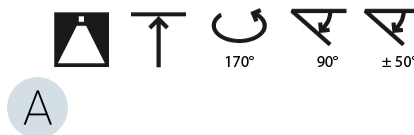

GENERAL

Series: Sign Diva Dancer
Subseries: Sign Diva Dancer
Partner: Prolicht
Division: Architectural
Installation: Suspension
Product Type: Pendant
Mounting Location: Ceiling
Light Distribution: Adjustable

PHYSICAL

Shape: Round
Diameter (mm): 400
Diameter (in): 15 3/4
Height (mm): 1620
Height (in): 63 3/4
Weight (kg): 4.5
Weight (lbs): 9.9
Diffuser: PMMA - Opal / Micro-Prism / Sparkling Secret / Vintage Industrial
Fixture Finish: SSR / BKV / CWI / CRY / HAB / UFT / ITA / RUA / FTG / MYG / LOD / PUS / FRO / FUP / KIA / POP / BLS / SPG / MEY / GOH / CHC / COM / ABZ / JAG / OBR / MOS / ROR
Fixture Material: PMMA / Extruded Aluminum / Steel

ELECTRICAL

Lamp Type: LED (Zhaga Standard)
Input Wattage (W): 19.8
Total Output Wattage (W): 18
Dimming: Tri-Mode (Non-Dimming and Phase Dimming (120Vac only) and 0-10V Dimming)
Driver Included: Yes
Driver Location: Integrated
Driver Type: Constant Current - Universal
Driver Class: Class 2
Input Voltage (V): 120 - 277
Constant Current (MA): 500

LED

Color Temperature (°K): 2700 / 3000 / 3500 / 4000
Max. Delivered Lumen (lm): 1807 / 1943 / 1951 / 1991
Nominal Lumen (lm): 2250 / 2420 / 2430 / 2480
CRI: >90 CRI
Lamp Life (hrs): 50000

OPTICAL

Adjustability: Rotational Canopy 170°; Tilting Canopy ±50°; Tilting Head ±90°

RATINGS AND CERTIFICATIONS

Certified By: Certified for North American Standards
IP rating: IP20