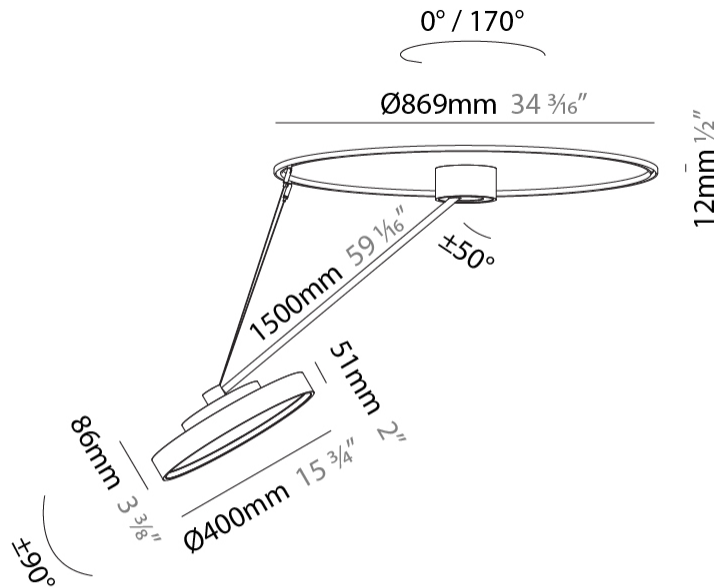

GENERAL

Series: Sign Diva Dancer
Subseries: Sign Diva Dancer
Partner: Prolicht
Division: Architectural
Installation: Suspension
Product Type: Pendant
Mounting Location: Ceiling
Light Distribution: Adjustable

PHYSICAL

Shape: Round
Diameter (mm): 400
Diameter (in): 15 3/4
Height (mm): 1620
Height (in): 63 3/4
Weight (kg): 4.5
Weight (lbs): 9.9
Diffuser: PMMA - Opal / Micro-Prism / Sparkling Secret / Vintage Industrial
Fixture Finish: SSR / BKV / CWI / CRY / HAB / UFT / ITA / RUA / FTG / MYG / LOD / PUS / FRO / FUP / KIA / POP / BLS / SPG / MEY / GOH / CHC / COM / ABZ / JAG / OBR / MOS / ROR
Fixture Material: PMMA / Extruded Aluminum / Steel

ELECTRICAL

Lamp Type: LED (Zhaga Standard)
Input Wattage (W): 19.8
Total Output Wattage (W): 18
Dimming: Tri-Mode (Non-Dimming and Phase Dimming (120Vac only) and 0-10V Dimming)
Driver Included: Yes
Driver Location: Integrated
Driver Type: Constant Current - Universal
Driver Class: Class 2
Input Voltage (V): 120 - 277
Constant Current (MA): 500

LED

Color Temperature (°K): 2700 / 3000 / 3500 / 4000
Max. Delivered Lumen (lm): 1807 / 1943 / 1951 / 1991
Nominal Lumen (lm): 2250 / 2420 / 2430 / 2480
CRI: >90 CRI
Lamp Life (hrs): 50000

OPTICAL

Adjustability: Rotational Canopy 170°; Tilting Canopy ±50°; Tilting Head ±90°

RATINGS AND CERTIFICATIONS

Certified By: Certified for North American Standards
IP rating: IP20