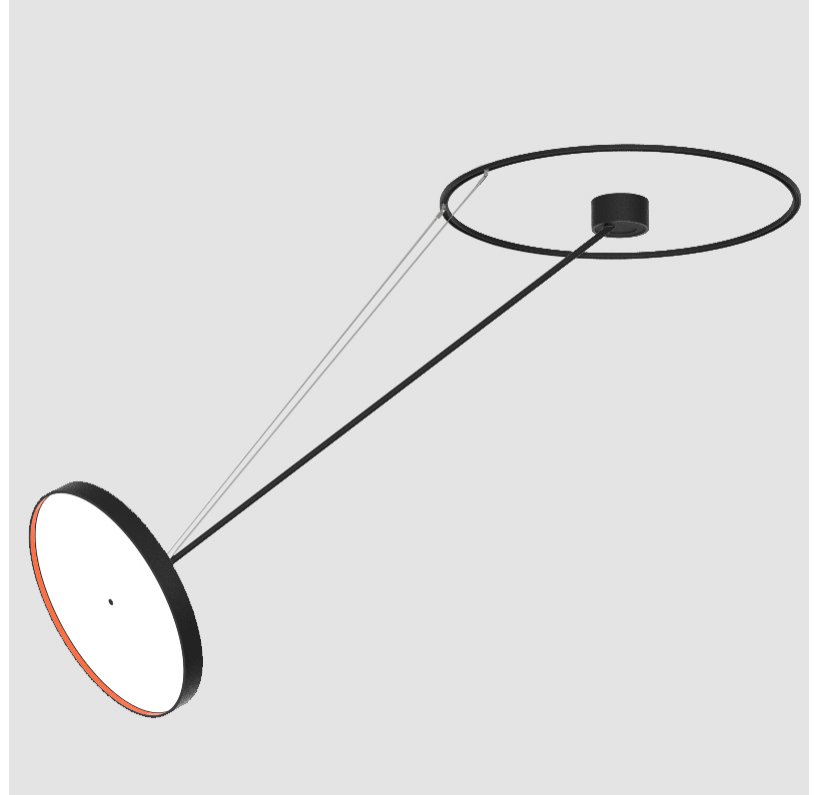

GENERAL

Series: Sign Diva Dancer
Subseries: Sign Diva Dancer Korona
Partner: Prolicht
Division: Architectural
Installation: Suspension
Product Type: Pendant
Mounting Location: Ceiling
Light Distribution: Adjustable

PHYSICAL

Shape: Round
Diameter (mm): 570
Diameter (in): 22 7/16
Height (mm): 1620
Height (in): 63 3/4
Weight (kg): 4.5
Weight (lbs): 9.9
Diffuser: PMMA - Opal / Micro-Prism / Sparkling Secret / Vintage Industrial
Fixture Finish: SSR / BKV / CWI / CRY / HAB / UFT / ITA / RUA / FTG / MYG / LOD / PUS / FRO / FUP / KIA / POP / BLS / SPG / MEY / GOH / CHC / COM / ABZ / JAG / OBR / MOS / ROR
Fixture Material: PMMA / Extruded Aluminum / Steel

ELECTRICAL

Lamp Type: LED (Zhaga Standard)
Input Wattage (W): 58.3
Total Output Wattage (W): 46.9
Dimming: Tri-Mode (Non-Dimming and Phase Dimming (120Vac only) and 0-10V Dimming)
Driver Included: Yes
Driver Location: Integrated
Driver Type: Constant Current - Universal
Driver Class: Class 2
Input Voltage (V): 120 - 277
Constant Current (MA): 350

LED

Color Temperature (°K): 2700 / 3000 / 4000
Max. Delivered Lumen (lm): 5060 / 6320 / 6580
CRI: >90 CRI
Lamp Life (hrs): 50000

OPTICAL

Adjustability: Rotational Canopy 170°; Tilting Canopy ±50°; Tilting Head ±90°

RATINGS AND CERTIFICATIONS

Certified By: Certified for North American Standards
IP rating: IP20